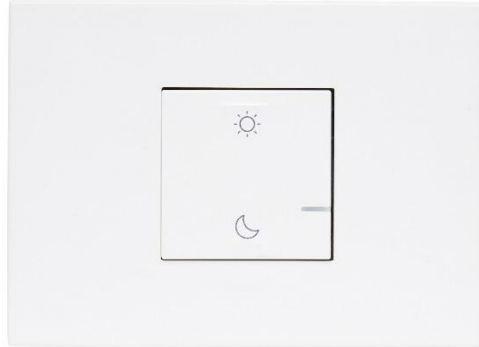

Data Sheet

ARTEOR™ with NETATMO

Wireless Night/Day Scenario Switch Horizontal -1 Gang

CAT NO. **AWNWNDWE, AWNWNDMGN, AWNWNDALU, AWNWNDCHP**

Cat No.	AWNWNDWE	AWNWNDMGN	AWNWNDALU	AWNWNDCHP
Colour	White (WE)	Magnesium (MGN)	Aluminium (ALU)	Champagne (CHP)
Description	Wireless Master Night/Day Scenario Switch Horizontal 1 Gang, 2 Module			
Battery	CR2032 3V d.c.			
Number of Module	2 Module			
No. of Gang	1 Gang			
Wired/Wireless	Wireless			
IP Rating	IP2X			
Product dimensions (W X H X D)	128 X 92 X 7mm			
Wireless connectivity	Zigbee 2.4Ghz to 2.4835Ghz			
Compliance	AS/NZS 60669.2.1, AS/NZS 4268, ETSI EN 300 328			

ARTEOR™ with NETATMO

Wireless Night/Day Scenario Switch Horizontal -1 Gang

CAT NO. **AWNWNDWE, AWNWNDMGN, AWNWNDALU, AWNWNDCHP**

- Night/Day wireless switch to expand an Arteor with Netatmo installation. (requires installation of Starter kit or Basic kit)
- Can control Arteor with Netatmo smart light switches, dimmers, micromodules, powerpoints or shutter/blinds switches.
- Enable to create scenarios and automate a home within seconds.
- Compatibility with all 3 voice assistants: Apple SIRI, Google Home and Amazon Alexa.
- Arteor range: elegant design and stylish 17 coverplate finishes available.
- Supplied complete with support frame, coverplate, Battery CR2032 and adhesives to stick to walls.